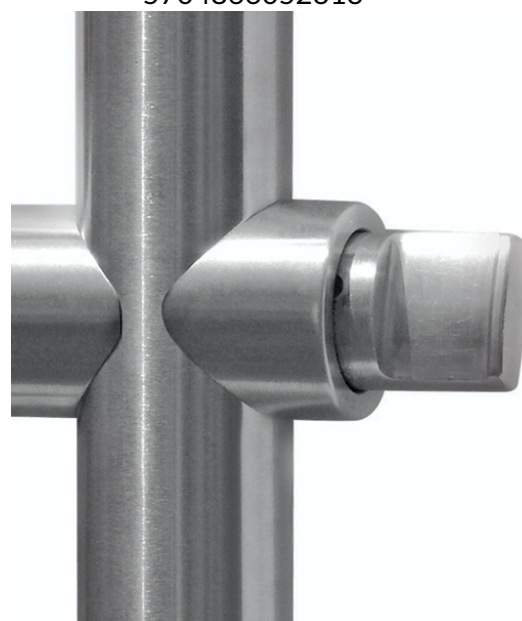

PRODUCT SHEET

Description:

Door Bar Handle Lock $\varnothing 35 \times 1500 \text{mm}$ W/Cylinder+Knob, SS-304 Brushed, W/Dust Free Floor Socket, F/8-12mm Glass, W/5 Metal, Keys, 5000 KD, cc:1125mm, Cylinder Hole $\varnothing 19 \text{mm}$ & Bottom Hole, $\varnothing 13 \text{mm}$. Latch Size: 40mm.

Item number:

14.60.600-0

Units	Box	Carton	HS Code	Barcode
Set	1	6	8301401100	
				5704866052313

SISO A/S

Mileparken 11
DK-2740 Skovlunde
Denmark
VAT: DK 24786013

Phone +45 45 830 900

www.siso.dk
siso@siso.dk

Danske Bank
Nytorv Branch
Copenhagen
SWIFT: DABADKKK

Account no.
4180 3112 112936
IBAN Account
DK7230003112112936