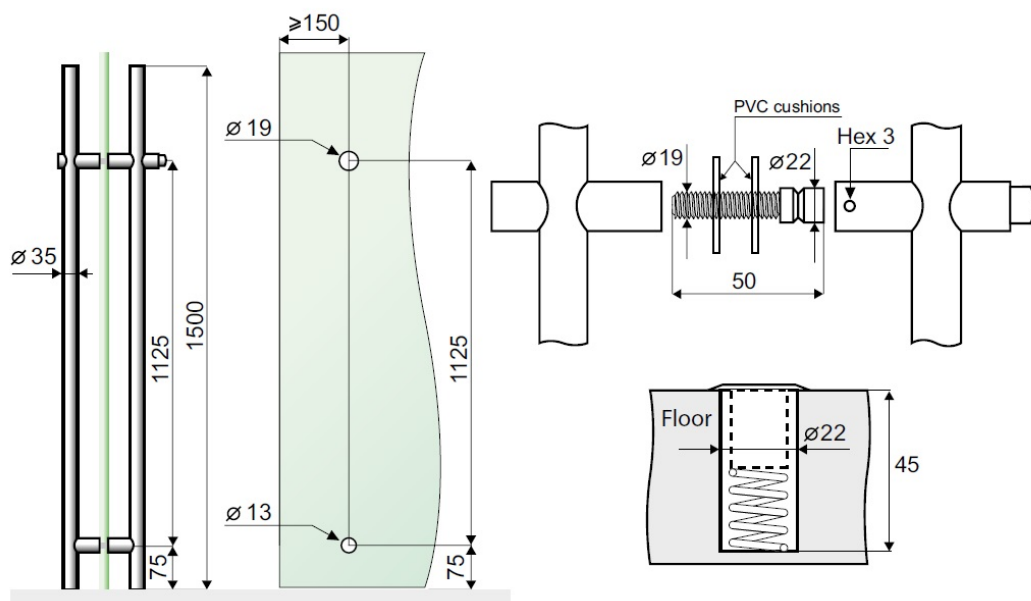

PRODUCT SHEET

Description:

Door Bar Handle Lock $\varnothing 35 \times 1500 \text{mm}$ W/Cylinder+Knob, SS-304 Brushed, W/Dust Free Floor Socket, F/8-12mm Glass, W/5 Metal, Keys, 5000 KD, cc:1125mm, Cylinder Hole $\varnothing 19 \text{mm}$ & Bottom Hole, $\varnothing 13 \text{mm}$. Latch Size: 40mm.

Item number:

14.60.600-0

Units	Box	Carton	HS Code	Barcode
Set	1	6	8301401100	
				5704866052313

SISO A/S

Mileparken 11
DK-2740 Skovlunde
Denmark
VAT: DK 24786013

Phone +45 45 830 900

www.siso.dk
siso@siso.dk